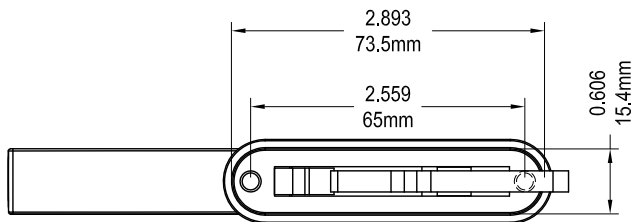

Multi Point Locking Handle

Frame Cut Out

Product Name	Part Number
Multi Point Locking Handle 504	132-504R1