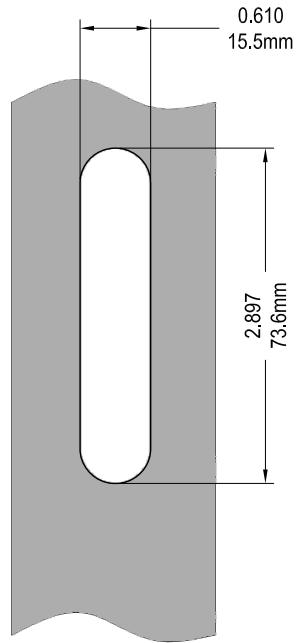

Multi Point Locking Handle

Frame Cut Out

Product Name	Part Number
Multi Point Locking Handle 504	132-504R1